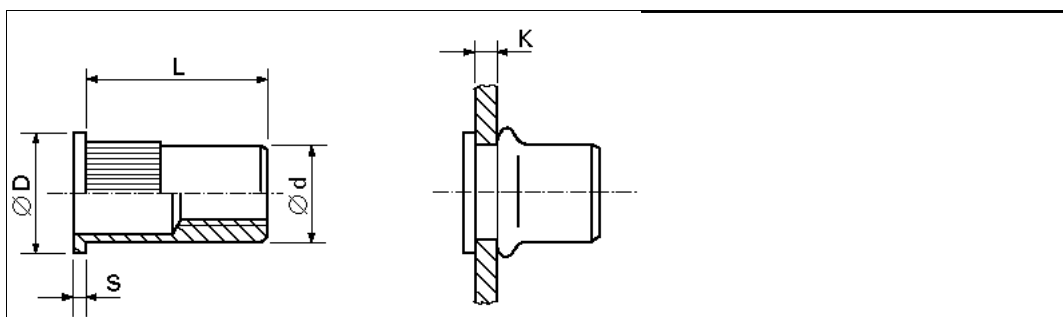

Data sheet - M3 RC ROF 3,0

FASTEKS FILKO® - Nitonakrętki łeb płaski / trzpień moletowany / otwarta

| | |
|----------------------|---|
| 3D-Data available | |
| Order description | M3 RC ROF 3,0 |
| Thread | M3 |
| Grip range K | 2.3-3.0 mm |
| Mounting hole-Ø +0,1 | 5.0 mm |
| Ø d | 5.0 mm |
| Ø D | 7.0 mm |
| S | 0.8 mm |
| L | 8.5 mm |
| Material | Stainless steel A2 |
| | Other dimensions and materials on request |