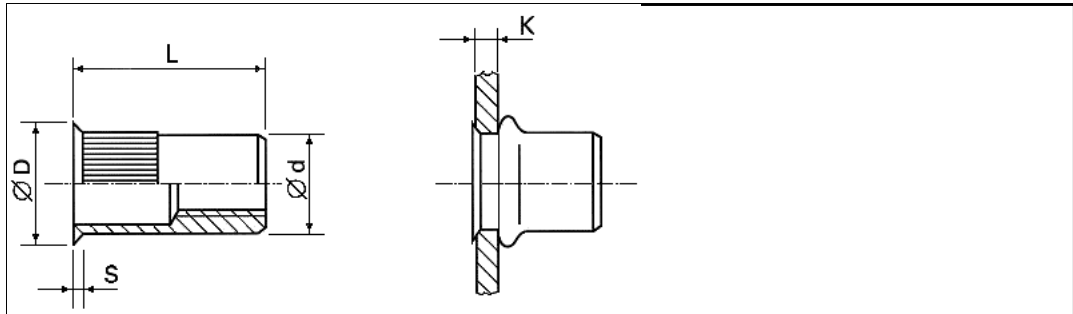

Data sheet - M4-36 R SK A2

FASTEKS FILKO® - Nitonakrętki Łeb z fazą 90° / trzpień moletowany / otwarta

3D-Data available	
Order description	M4-36 R SK A2
Thread	M4
Grip range K	1.5-3.5 mm
Mounting hole-Ø +0,1	6.0 mm
Ø d	6.0 mm
Ø D	9.0 mm
S	1.5 mm
L	11.5 mm
Material	Stainless steel 1.4567 (A2)
Hint	Countersinking of the drilled hole is necessary
	Other dimensions and materials on request